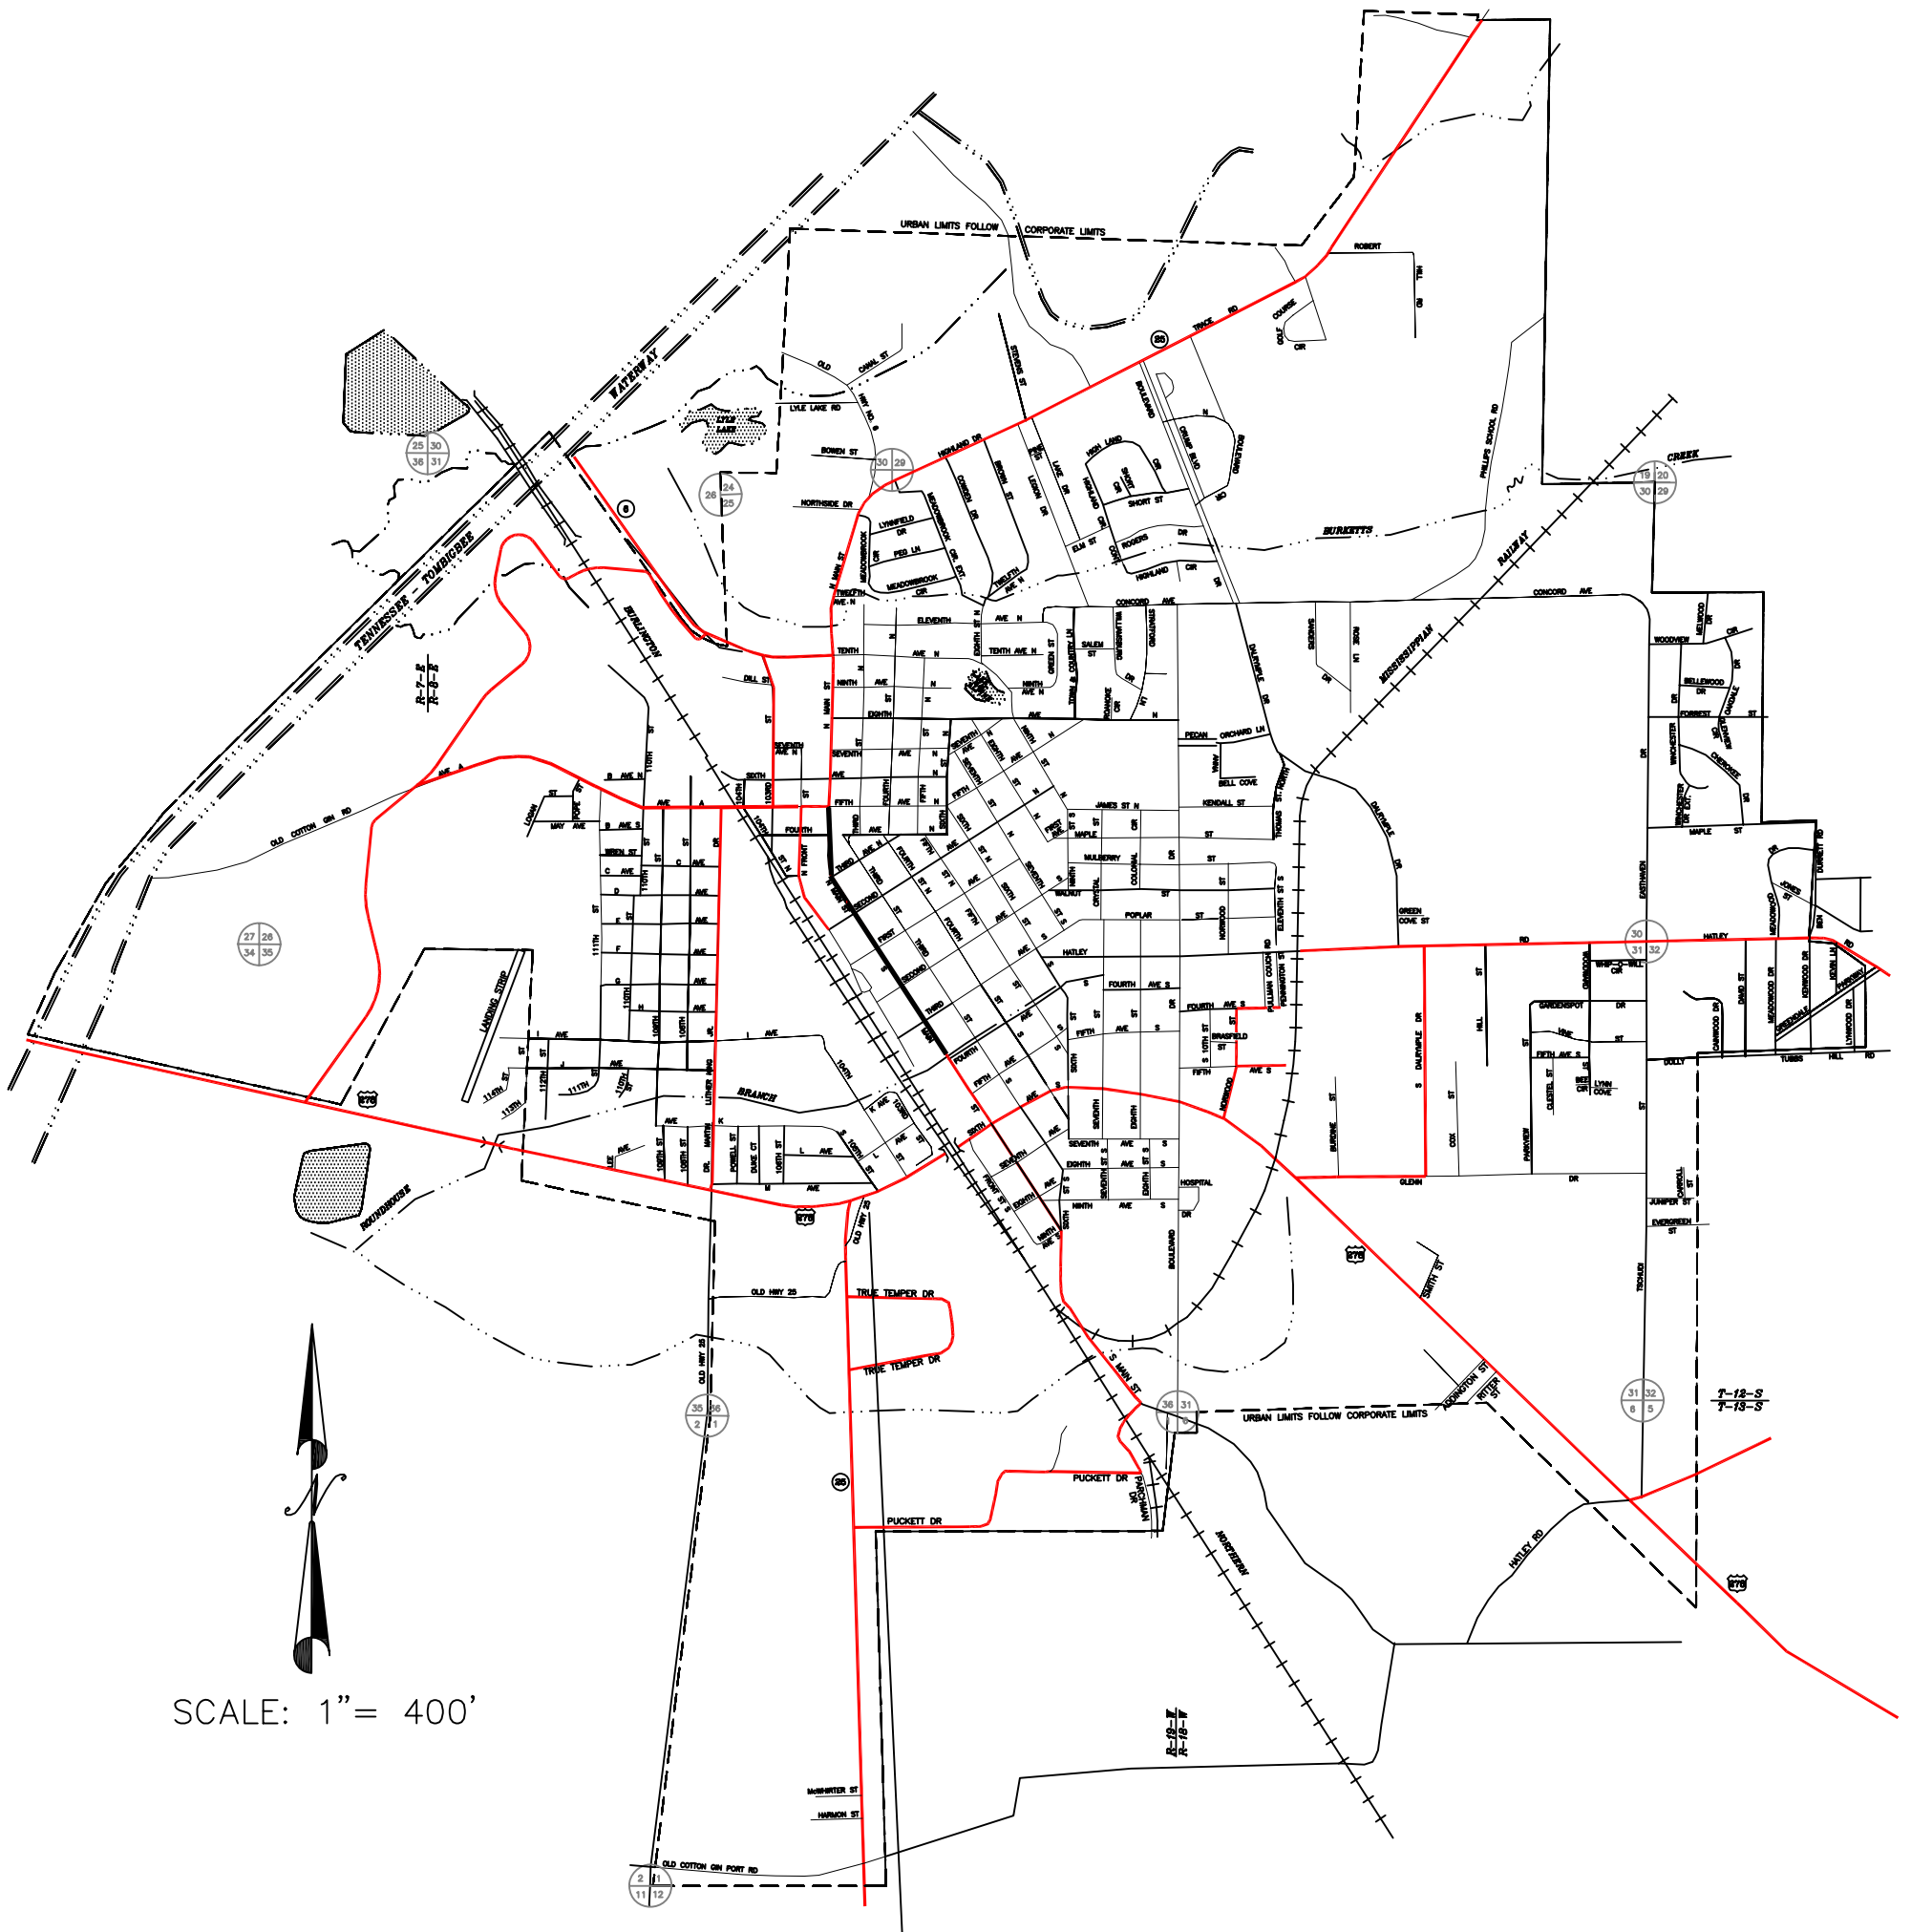

TRUCK ROUTE FOR THE CITY OF AMORY

EXHIBIT "A"

SCALE: 1" = 400'